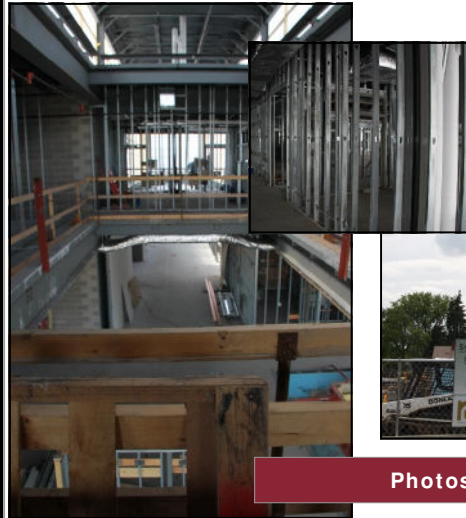

Police Headquarters

St. Cloud, Minnesota

Building Components:

Currently Under Construction

Shell: Structural Steel, Masonry Block, Brick & Glass

Building Size: 86,754 SF & Parking

Garage: 114,227 SF

Space consists of:

Photos: June 2009

Info:

The Police Headquarters, located in downtown St. Cloud, will be a 100,000 square-foot, three-story facility with staff and department parking levels located below the building. It will contain all police department divisions, associated support and lab spaces, and physical training space for staff. Large training rooms located on the first floor can also function as an emergency operations center and as community space for public use.